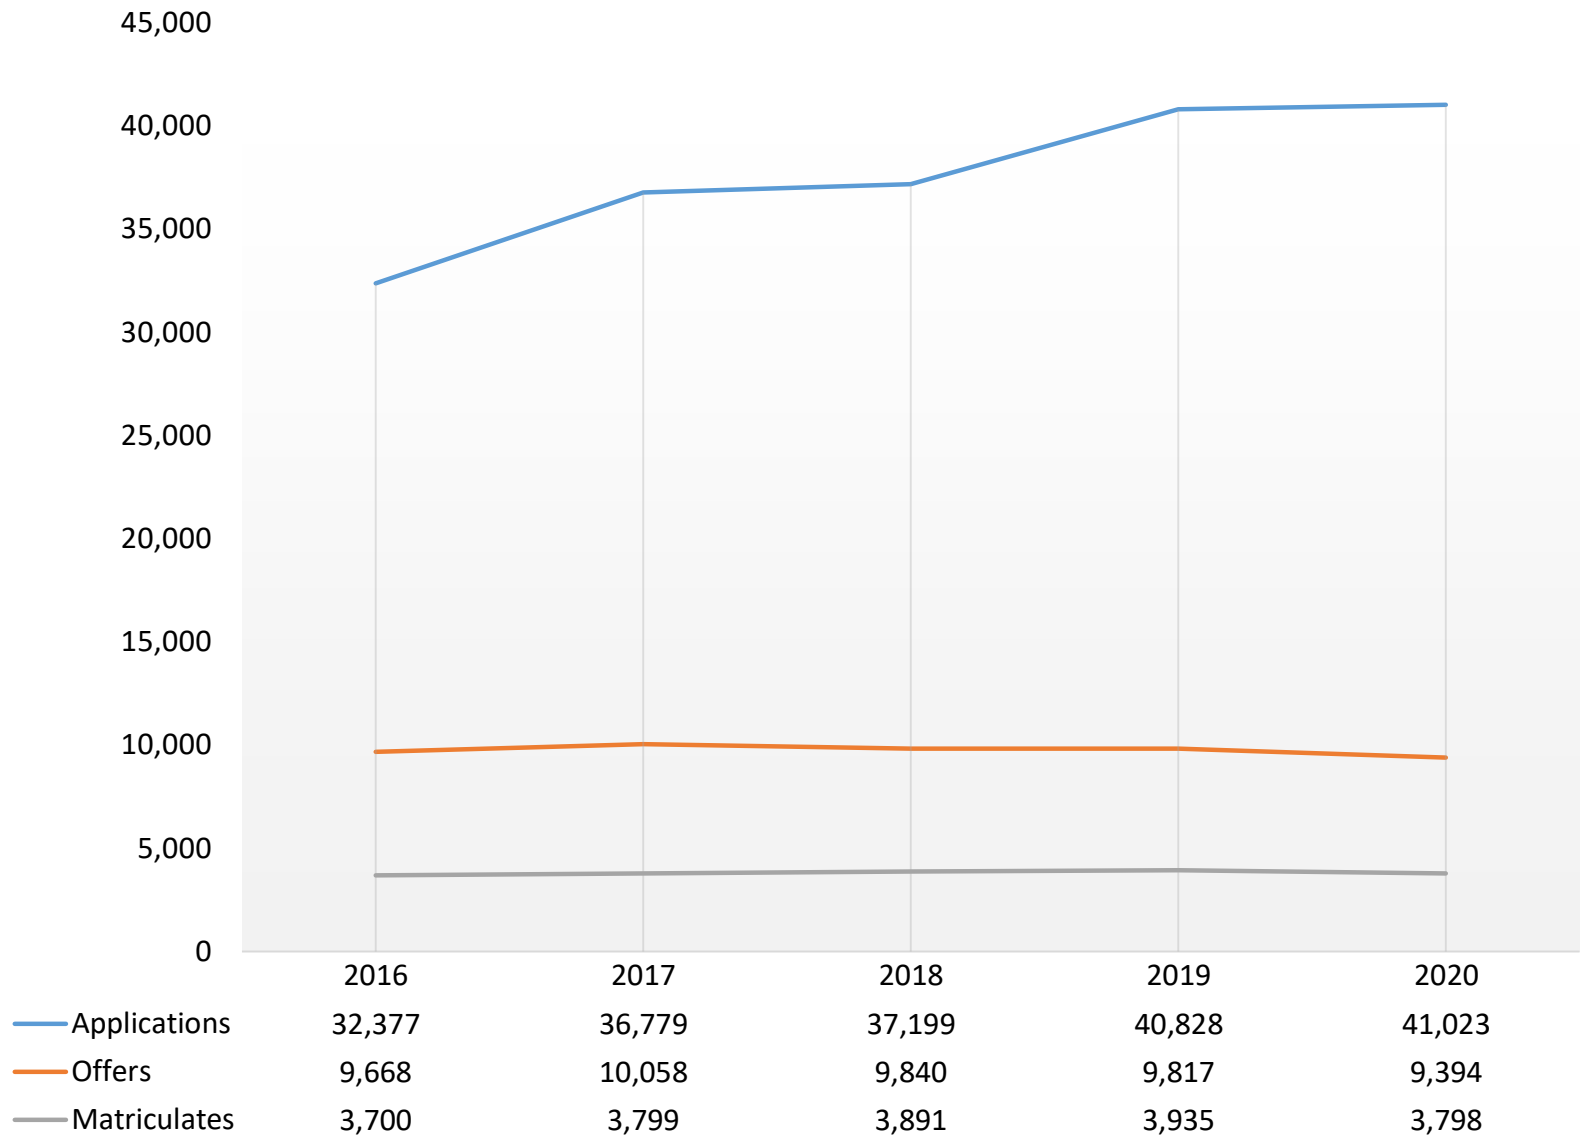

UNIVERSITY
of
VIRGINIA

Virtual Virginia Counselor Workshop

Office of Undergraduate Admission

AGENDA

- **Welcome/Opening Remarks**
- **2020 Year in Review**
- **Virtual Visit Opportunities**
- **2020-21 Application Review**

ADMISSION STATISTICS 2016-2020

ADMISSION STATISTICS BY RESIDENCY 2016-2020

Virginians	2016	2017	2018	2019	2020
Total Applications	9,676	10,938	11,335	12,005	12,170
Offers	4,194	4,348	4,306	4,362	4,373
Matriculates	2,461	2,540	2,500	2,593	2,578
Non-Virginians	2016	2017	2018	2019	2020
Total Applications	22,729	25,841	25,861	28,823	28,853
Offers	5,448	5,710	5,533	5,455	5,021
Matriculates	1,279	1,260	1,376	1,342	1,220